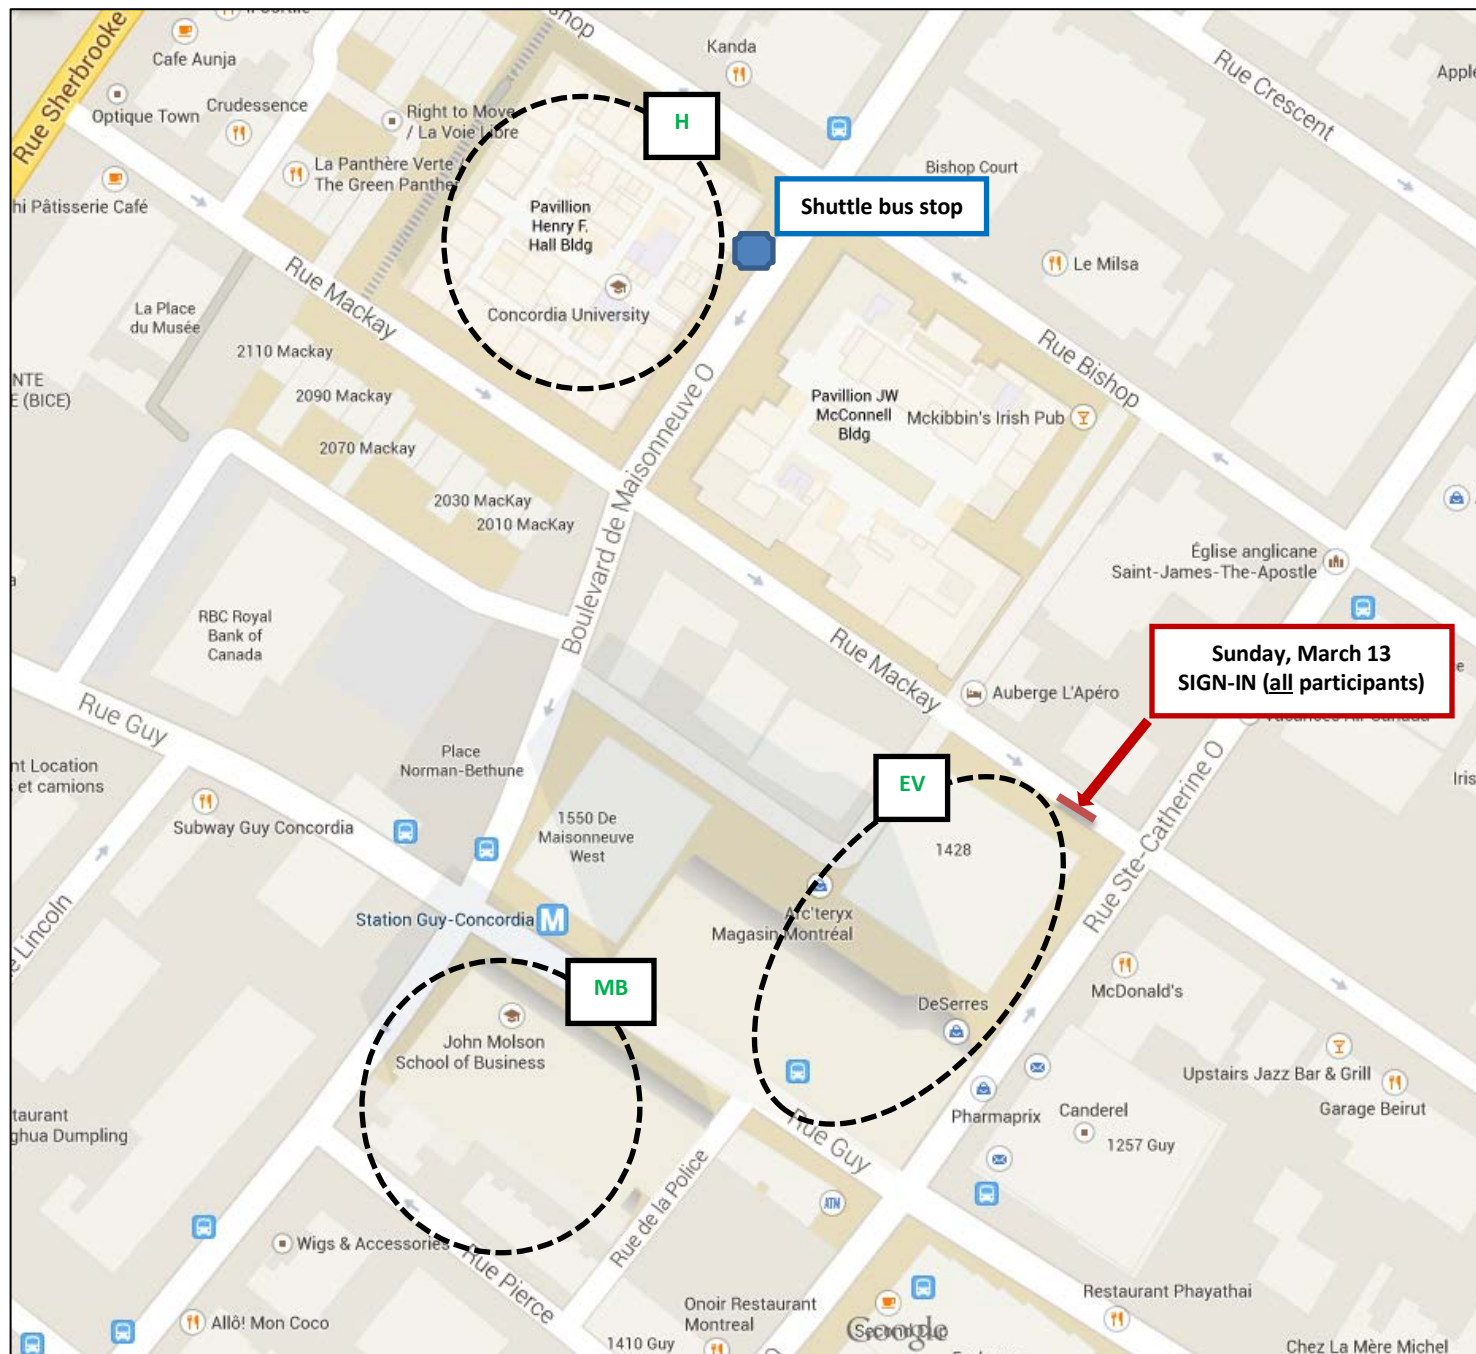

2016 Hydro-Québec
Montreal Regional Science & Technology Fair

CONCORDIA UNIVERSITY CAMPUS MAPS

Concordia University - Sir George Williams Campus
1455 De Maisonneuve Blvd. W.
Montreal, Quebec, Canada H3G 1M8

Concordia University Buildings - Sir George Williams Campus (downtown)

[Computer Science, Engineering and Visual Arts Integrated Complex \(EV\): 1515 St. Catherine St. W.](#)

[John Molson School of Business \(MB\): 1450 Guy](#)

[Henry F. Hall Building \(H\): 1455 De Maisonneuve W.](#)

Concordia University - Loyola Campus
7141 Sherbrooke Street W.
Montreal, Quebec, Canada H4B 1R6

Concordia University Buildings - Loyola Campus (N-D-G)

[Oscar Peterson Concert Hall \(PT\): 7141 Sherbrooke W.](#)