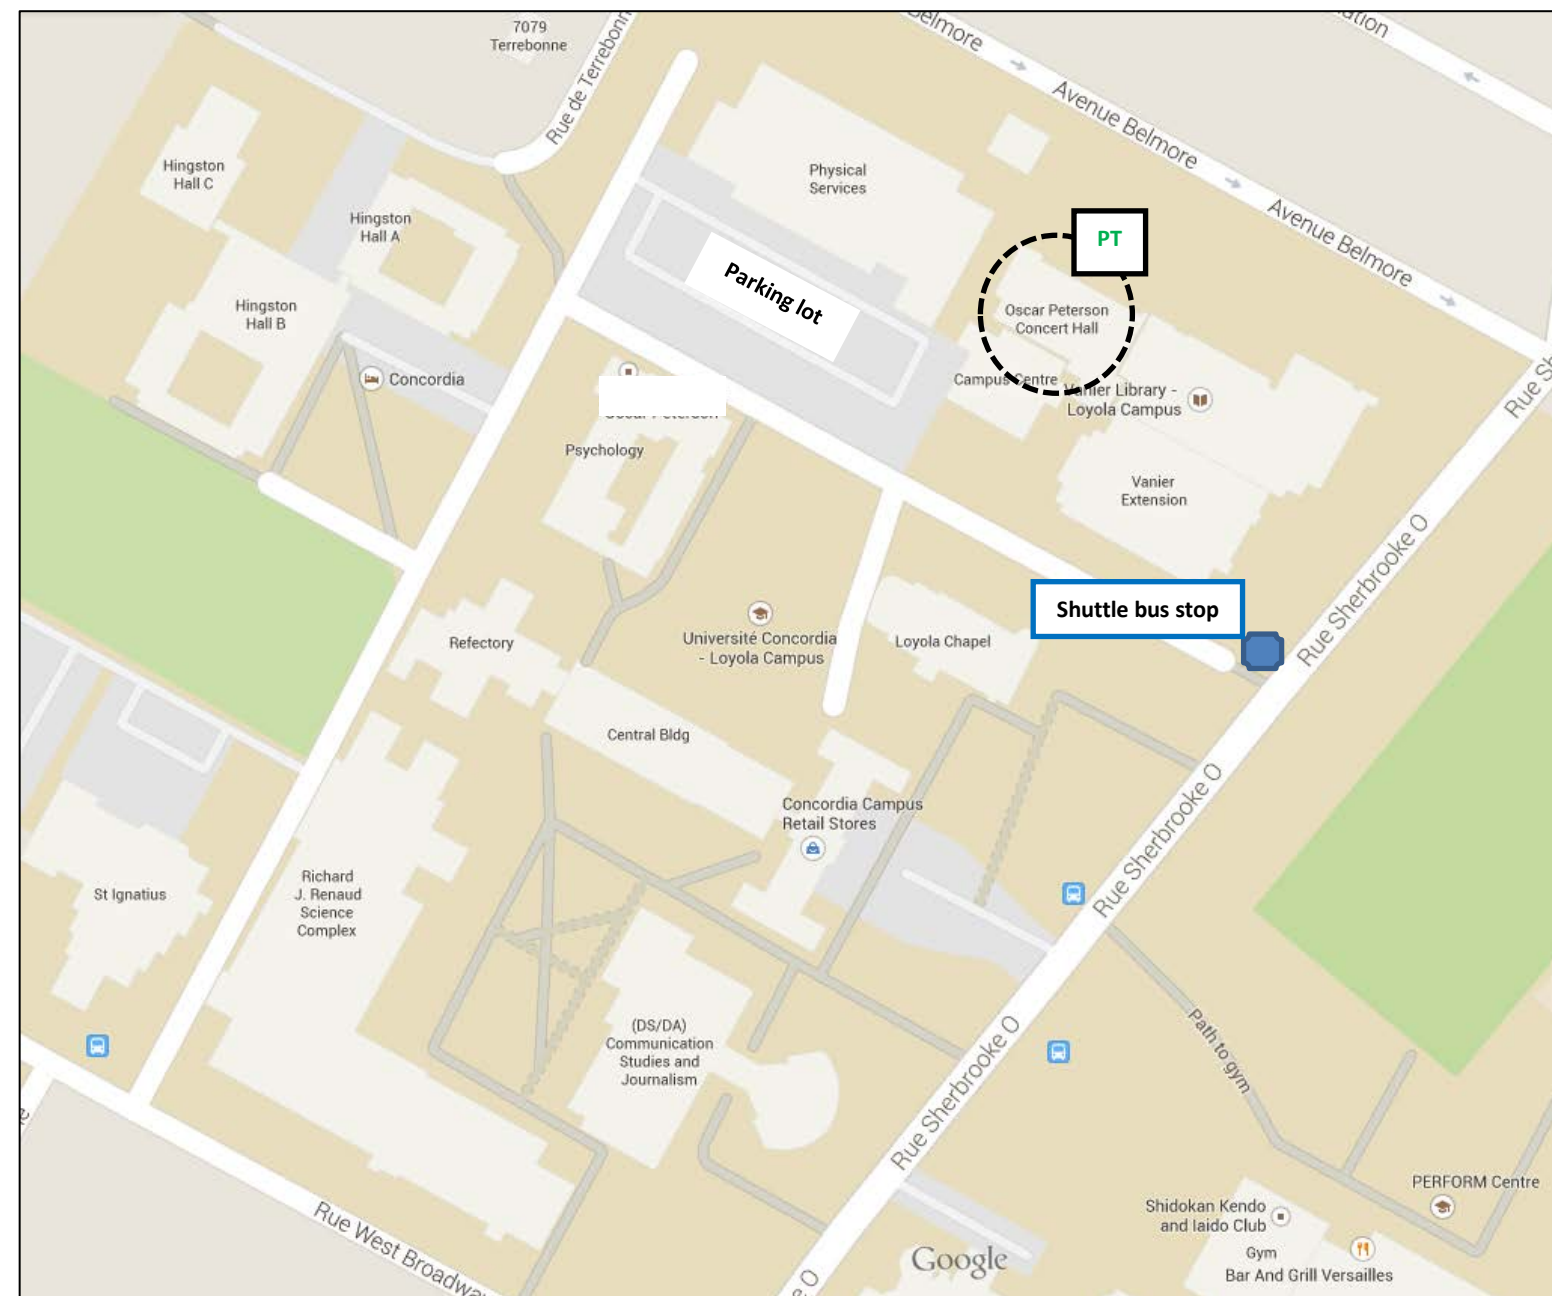

2016 Hydro-Québec
Montreal Regional Science & Technology Fair

CONCORDIA UNIVERSITY CAMPUS MAPS

Concordia University - Sir George Williams Campus
1455 De Maisonneuve Blvd. W.
Montreal, Quebec, Canada H3G 1M8

Concordia University Buildings - Sir George Williams Campus (downtown)

[Computer Science, Engineering and Visual Arts Integrated Complex \(EV\): 1515 St. Catherine St. W.](#)

[John Molson School of Business \(MB\): 1450 Guy](#)

[Henry F. Hall Building \(H\): 1455 De Maisonneuve W.](#)

Concordia University - Loyola Campus
7141 Sherbrooke Street W.
Montreal, Quebec, Canada H4B 1R6

Concordia University Buildings - Loyola Campus (N-D-G)